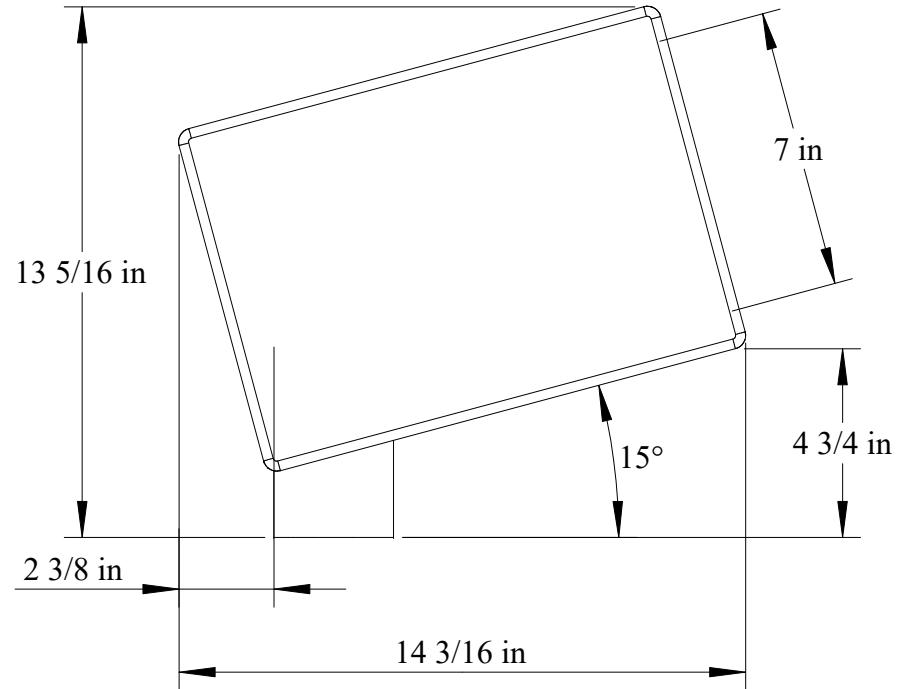

Mounted straight

Mounted at 15 degree angle

4RU Rail Mount Rack

RMR-04-Left views straight & angled

martinandziegler.com
P503-266-7660
F503-266-7661
421 NE 3rd Ave
Canby, OR 97013

Date	12-13-2021	Rev.	
Scale	NTS	Sheet	1 of 2
Drawn by	A. Martin		
Approved		Date	