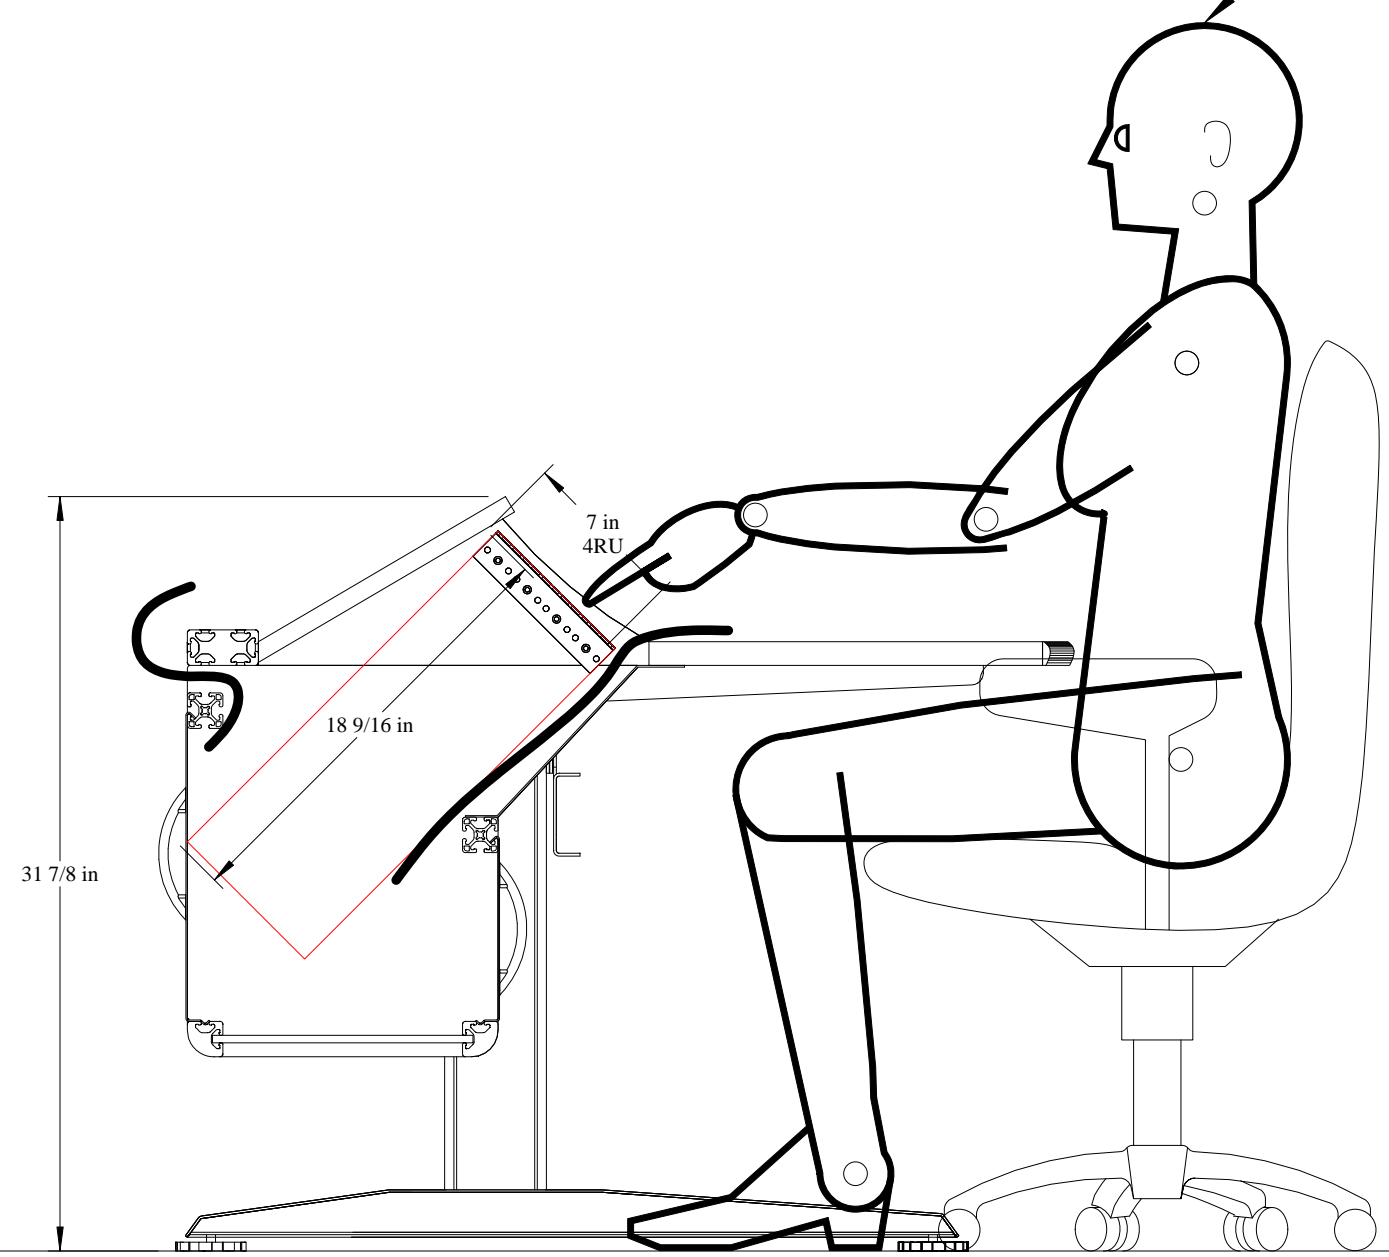

95th percentile female model
with console in lowest position.

Mounting rail can mount multiple monitor arms,
speaker stands etc.
Rail is large enough that we can
also mount a full monitor wall to take
large screens and speakers etc.

Section at 4RU equipment bay

Section at deck filler

Ergo Transform Desk
height adjustable console desk

martinandziegler.com
P503-266-7660
F503-266-7661
421 NE 3rd Ave
Canby, OR 97013

Date	11-12-2012	Rev.	
Scale	NTS	Sheet	
Drawn by	A. Martin		
Approved		Date	

Notes: Console will height adjust from 25 3/4" to 51 5/16" and has collision avoidance programming.