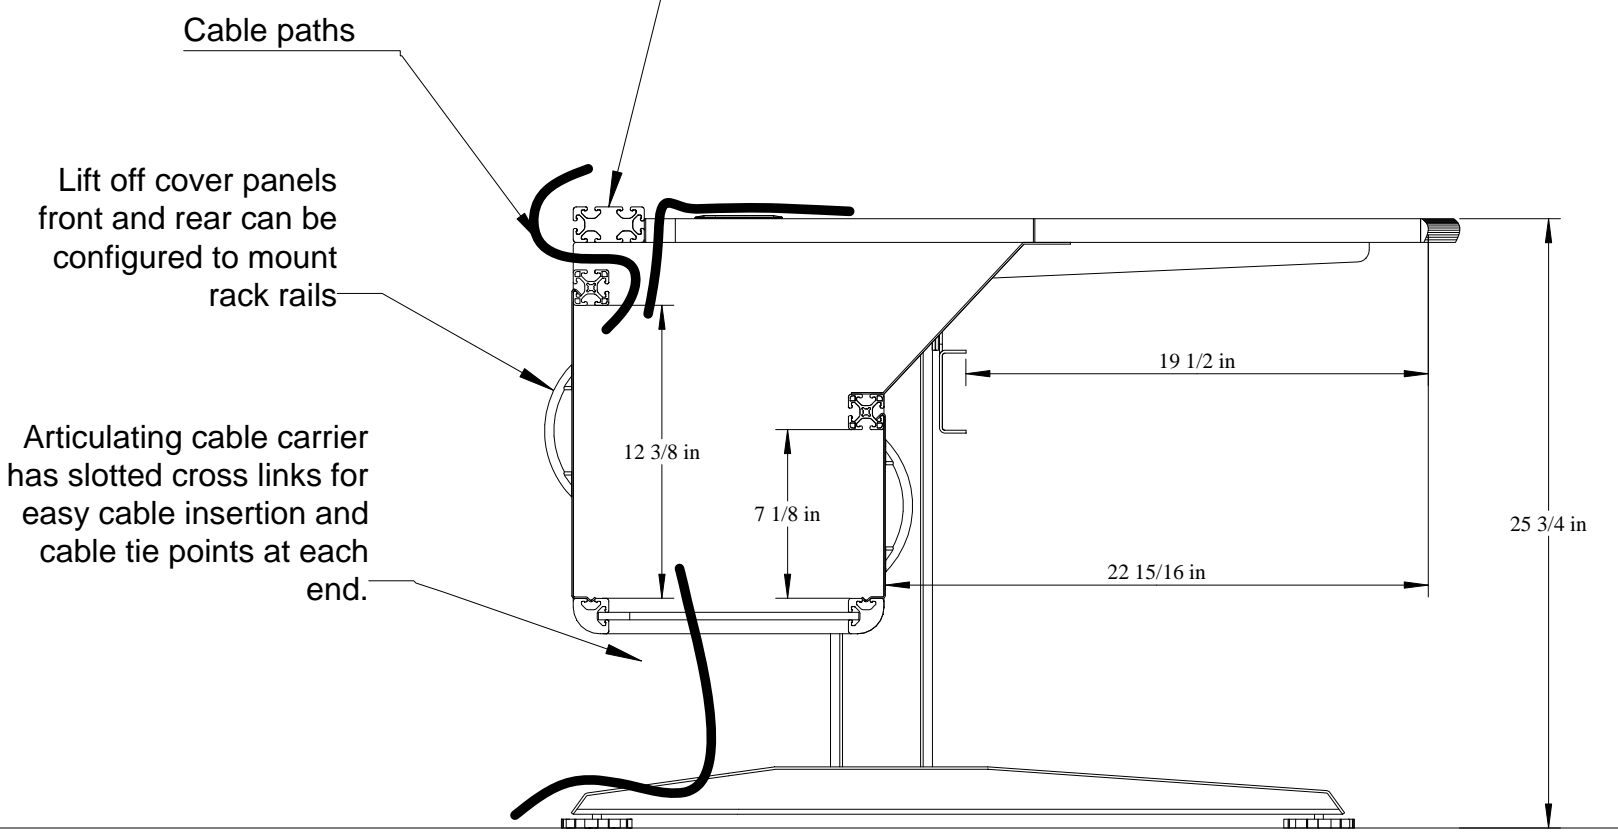

95th percentile female model
with console in lowest position.

Mounting rail can mount multiple monitor arms,
speaker stands etc.
Rail is large enough that we can
also mount a full monitor wall to take
large screens and speakers etc.

Section at 4RU equipment bay

Section at deck filler

Ergo Transform Desk
height adjustable console desk

martinandziegler.com
P503-266-7660
F503-266-7661
421 NE 3rd Ave
Canby, OR 97013

Date	11-12-2012	Rev.	
Scale	NTS	Sheet	
Drawn by	A. Martin		
Approved		Date	

Notes: Console will height adjust from 25 3/4" to 51 5/16" and has collision avoidance programming.