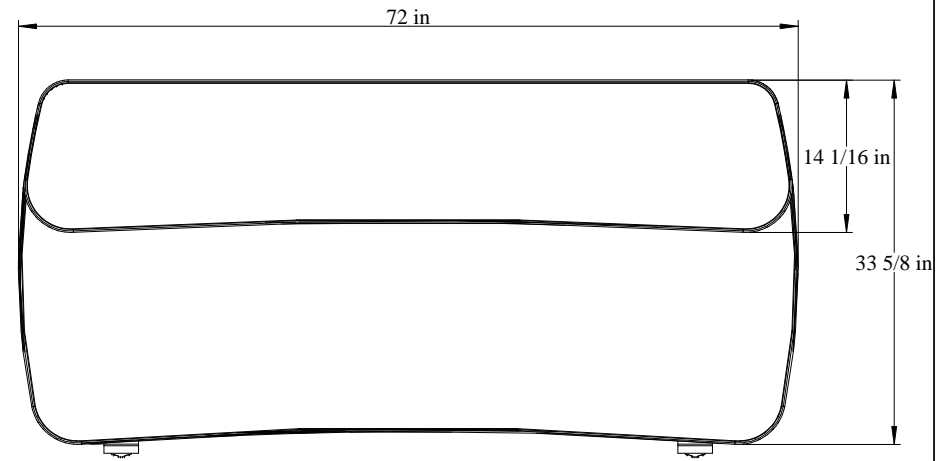

Ergo Cascade with optional Adjustable Keyboard

Standard Ergo Cascade

Ergo Cascade

With and without keyboard

martinandziegler.com
 P503-266-7660
 F503-266-7661
 421 NE 3rd Ave
 Canby, OR 97013

Date	11/22/2013	Rev.	
Scale	NTS	Sheet	1 of 1
Drawn by	Dan Ziegler		
Approved		Date	