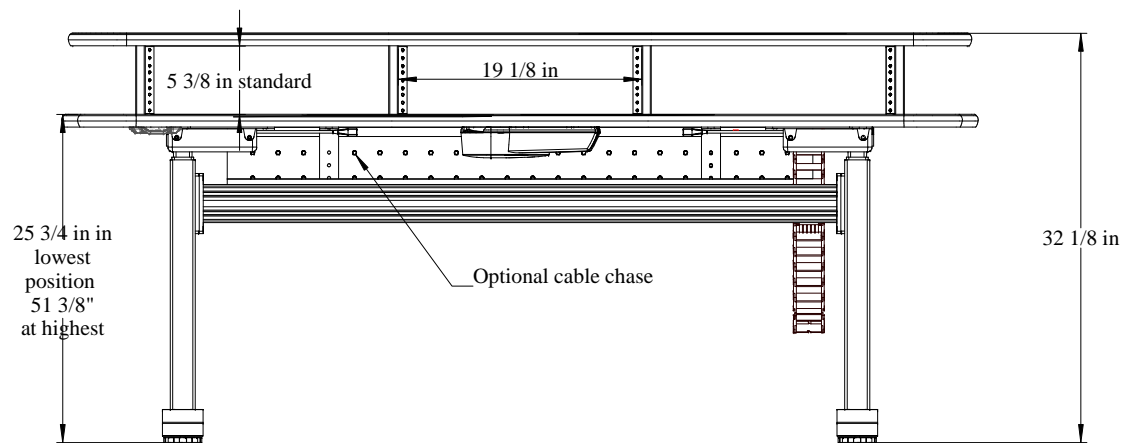

Ergo Cascade with optional Adjustable Keyboard

Standard Ergo Cascade

Ergo Cascade

With and without keyboard

martinandziegler.com
 P503-266-7660
 F503-266-7661
 421 NE 3rd Ave
 Canby, OR 97013

Date	11/22/2013	Rev.	
Scale	NTS	Sheet	1 of 1
Drawn by	Dan Ziegler		
Approved		Date	