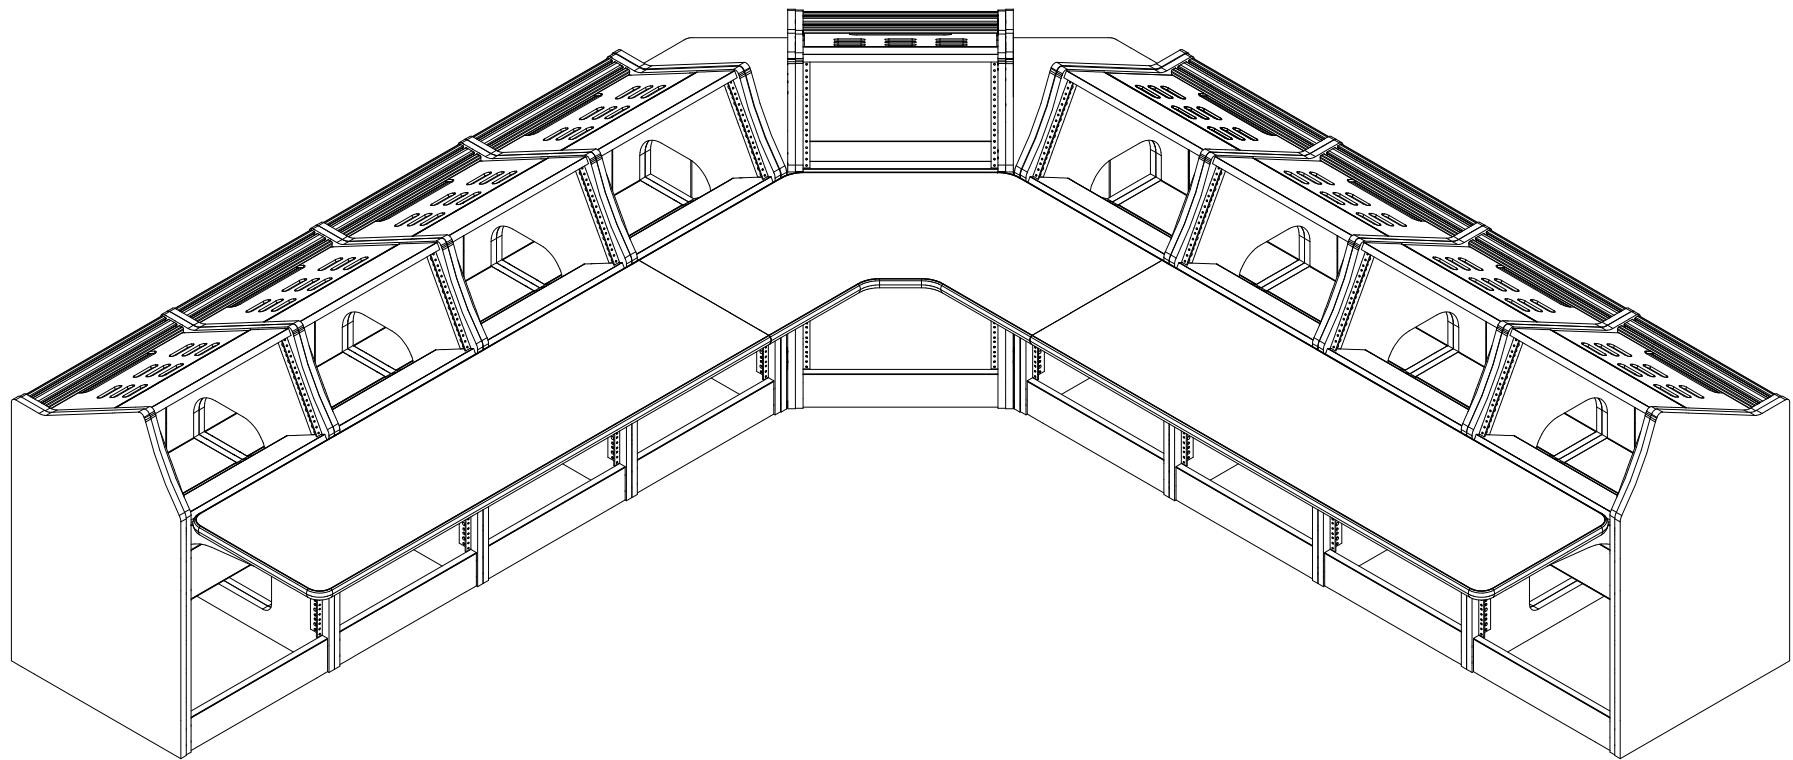

# Logic System

9 bay modular corner console

martinandziegler.com  
P503-266-7660  
F503-266-7661  
421 NE 3rd Ave  
Canby, OR 97013

Date	1-7-2016	Rev.	
Scale	NTS	Sheet	1 of 2
Drawn by	A. Martin		
Approved		Date	

# Logic System

9 bay modular corner console

martinandziegler.com  
 P503-266-7660  
 F503-266-7661  
 421 NE 3rd Ave  
 Canby, OR 97013

Date	1-7-2016	Rev.	
Scale	NTS	Sheet	2 of 2
Drawn by	A. Martin		
Approved		Date	