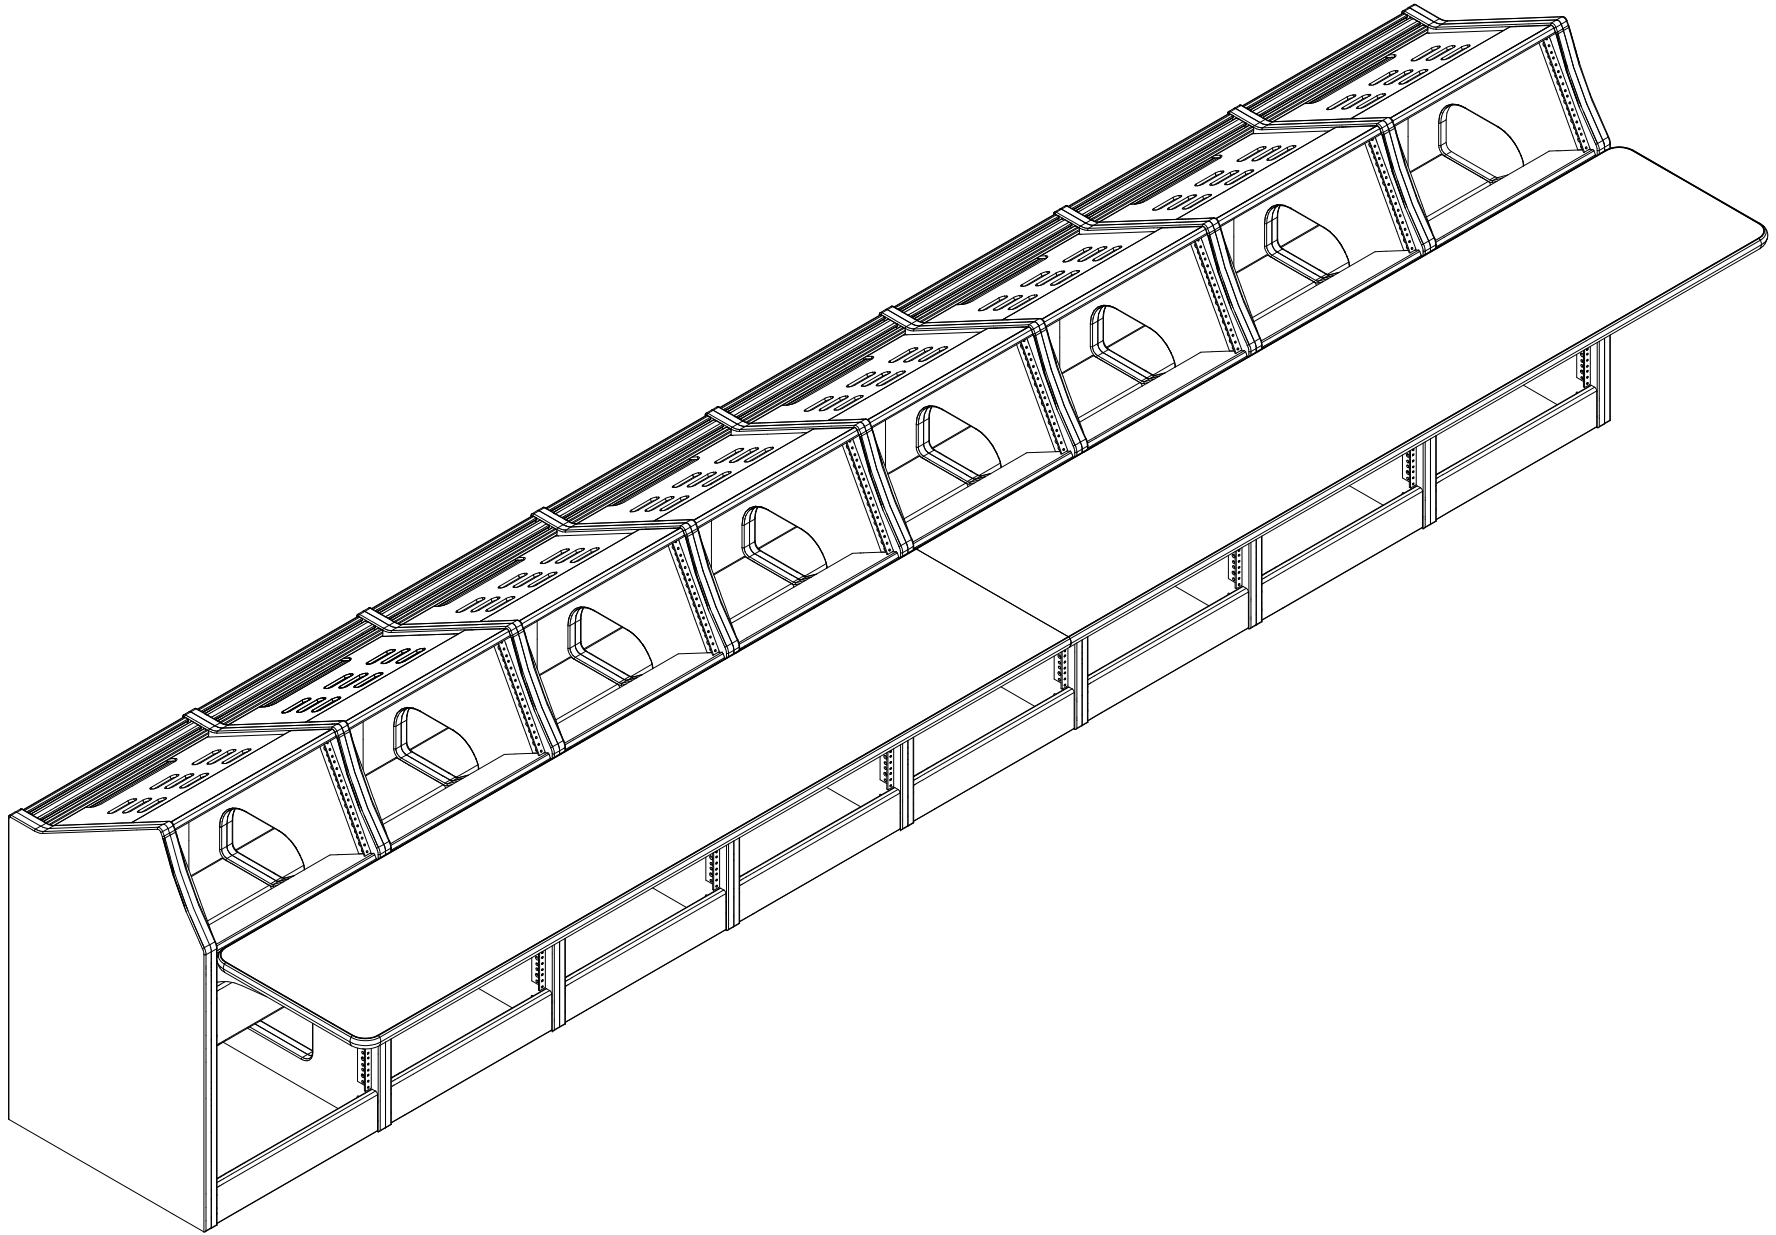

Logic System

8 bay modular control console

martinandziegler.com
 P503-266-7660
 F503-266-7661
 421 NE 3rd Ave
 Canby, OR 97013

Date	5-19-2016	Rev.	
Scale	NTS	Sheet	1 of 2
Drawn by	A. Martin		
Approved		Date	

Logic System

8 bay modular control console

martinandziegler.com
 P503-266-7660
 F503-266-7661
 421 NE 3rd Ave
 Canby, OR 97013

Date	5-19-2016	Rev.	
Scale	NTS	Sheet	2 of 2
Drawn by	A. Martin		
Approved		Date	