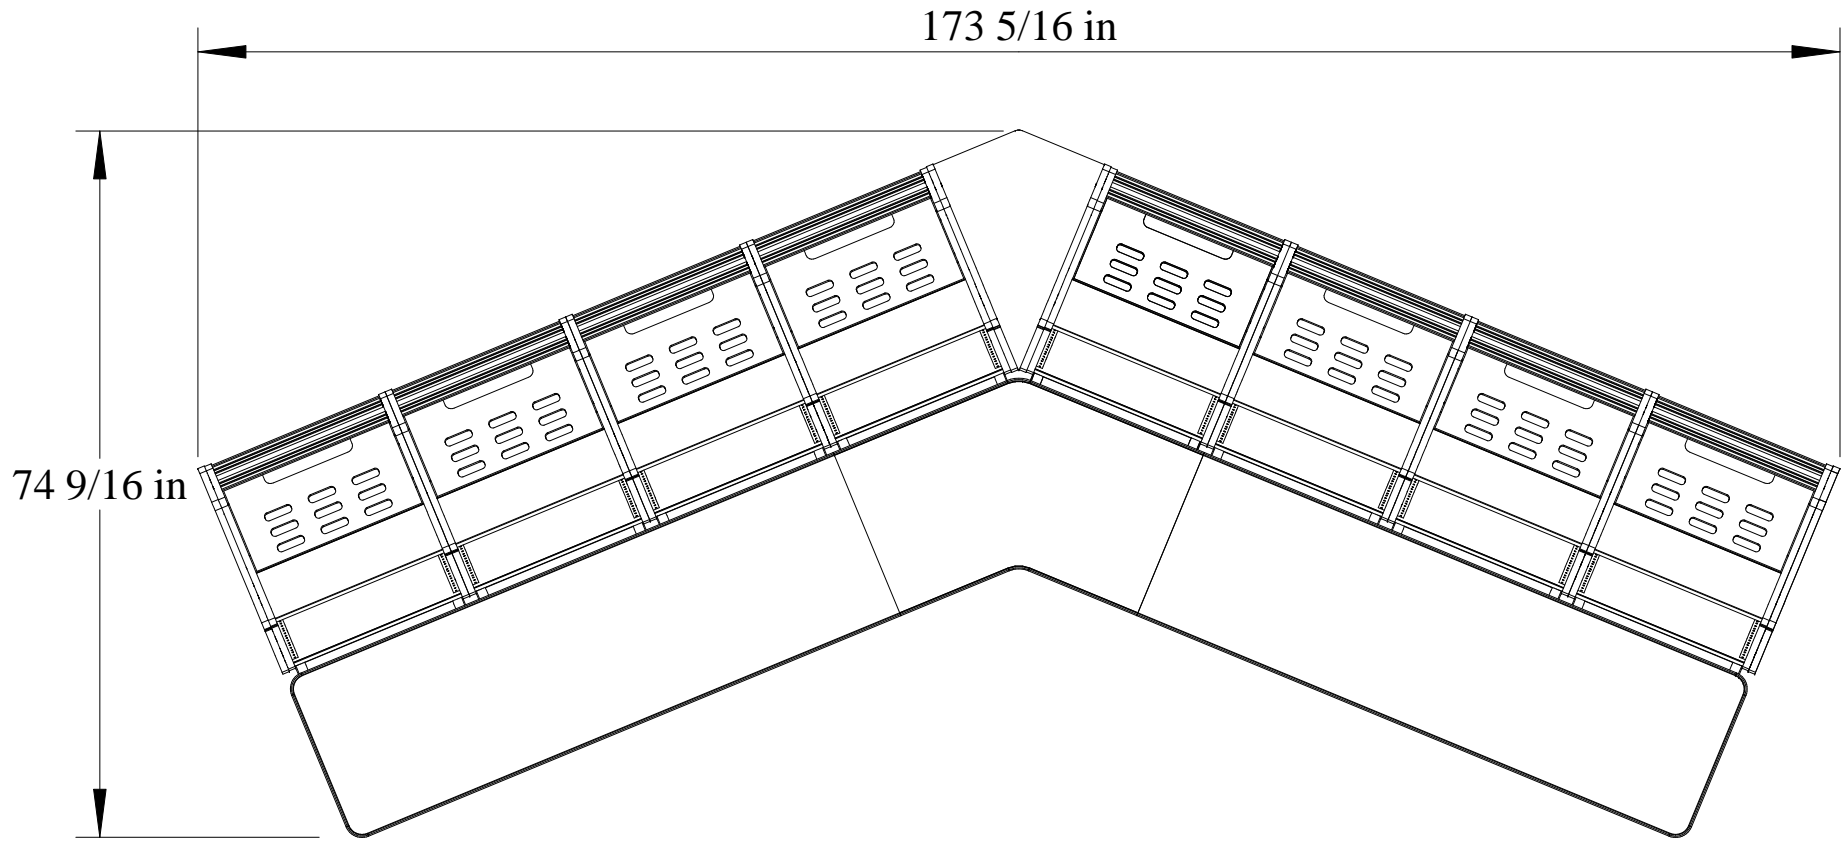

Logic System

8 bay V shaped modular console

martinandziegler.com
 P503-266-7660
 F503-266-7661
 421 NE 3rd Ave
 Canby, OR 97013

Date	1-7-2016	Rev.	
Scale	NTS	Sheet	2 of 2
Drawn by	A. Martin		
Approved		Date	

Logic System

8 bay V shaped modular console

martinandziegler.com
P503-266-7660
F503-266-7661
421 NE 3rd Ave
Canby, OR 97013

Date	1-7-2016	Rev.	
Scale	NTS	Sheet	1 of 2
Drawn by	A. Martin		
Approved		Date	