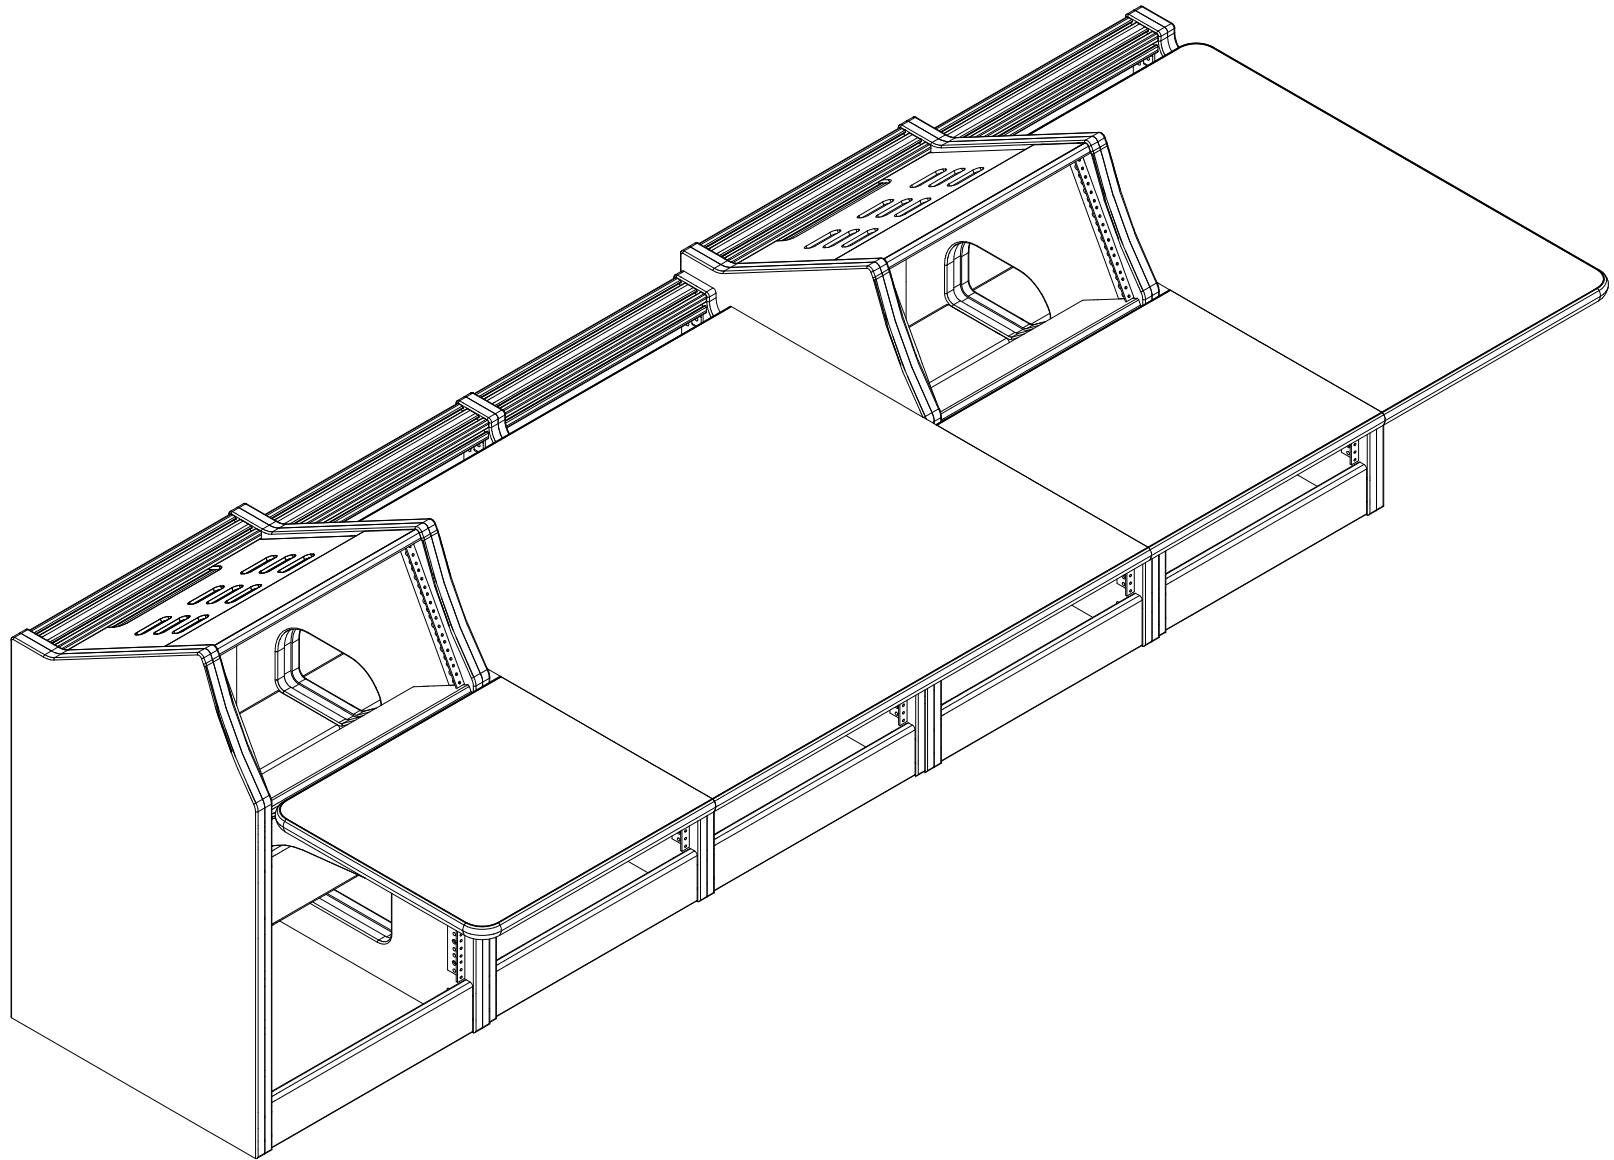

# Logic System

1 regular 2 deck bays 1 regular 1 deck bay

martinandziegler.com  
P503-266-7660  
F503-266-7661  
421 NE 3rd Ave  
Canby, OR 97013

Date	3-15-2017	Rev.	
Scale	NTS	Sheet	1 of 2
Drawn by	A. Martin		
Approved		Date	

# Logic System

1 regular 2 deck bays 1 regular 1 deck bay

martinandziegler.com  
P503-266-7660  
F503-266-7661  
421 NE 3rd Ave  
Canby, OR 97013

Date	3-15-2017	Rev.	
Scale	NTS	Sheet	2 of 2
Drawn by	A. Martin		
Approved		Date	