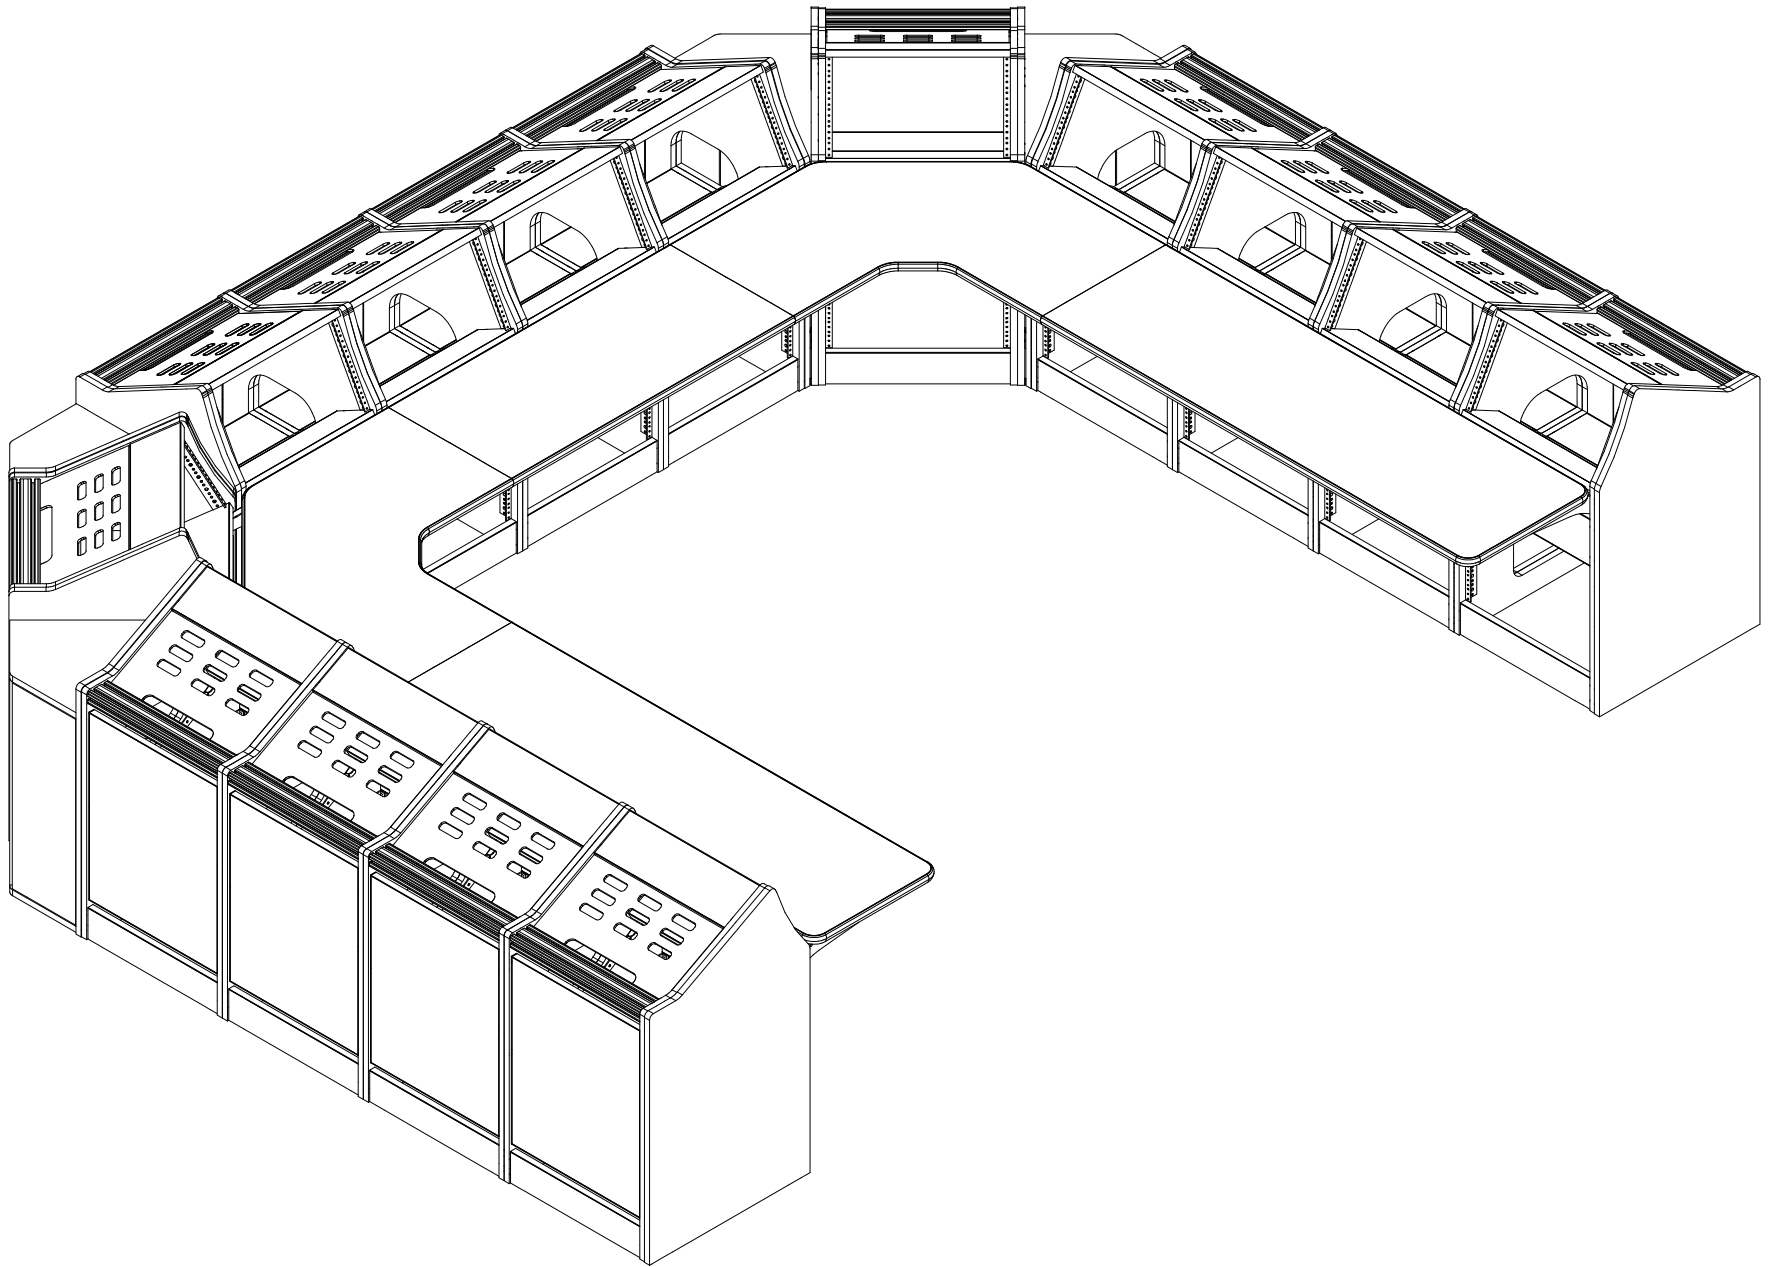

Logic System

14 bay U shaped modular console

martinandziegler.com
P503-266-7660
F503-266-7661
421 NE 3rd Ave
Canby, OR 97013

Date	1-7-2016	Rev.	
Scale	NTS	Sheet	1 of 2
Drawn by	A. Martin		
Approved		Date	

Logic System

14 bay U shaped modular console

martinandziegler.com
 P503-266-7660
 F503-266-7661
 421 NE 3rd Ave
 Canby, OR 97013

Date	1-7-2016	Rev.	
Scale	NTS	Sheet	2 of 2
Drawn by	A. Martin		
Approved		Date	